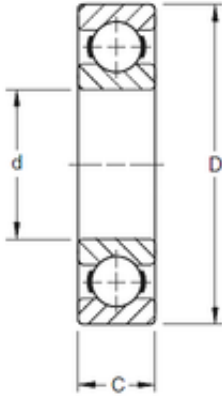

Bearing Driveshaft do Brasil

31.75 mm x 57,15 mm x 9,52 mm TIMKEN
S12K Single Row Ball Bearings

Bearing No. S12K

Size	31.75x57.15x9.52 mm
Bore Diameter	31.75 mm
Outer Diameter	57,15 mm
Width	9,52 mm
d	31.75 mm
D	57,15 mm
B	9,52 mm
C	9,52 mm
Weight	0,1 Kg
Basic dynamic load rating (C)	12,2 kN

S12K Bearing 2D drawings and 3D CAD models